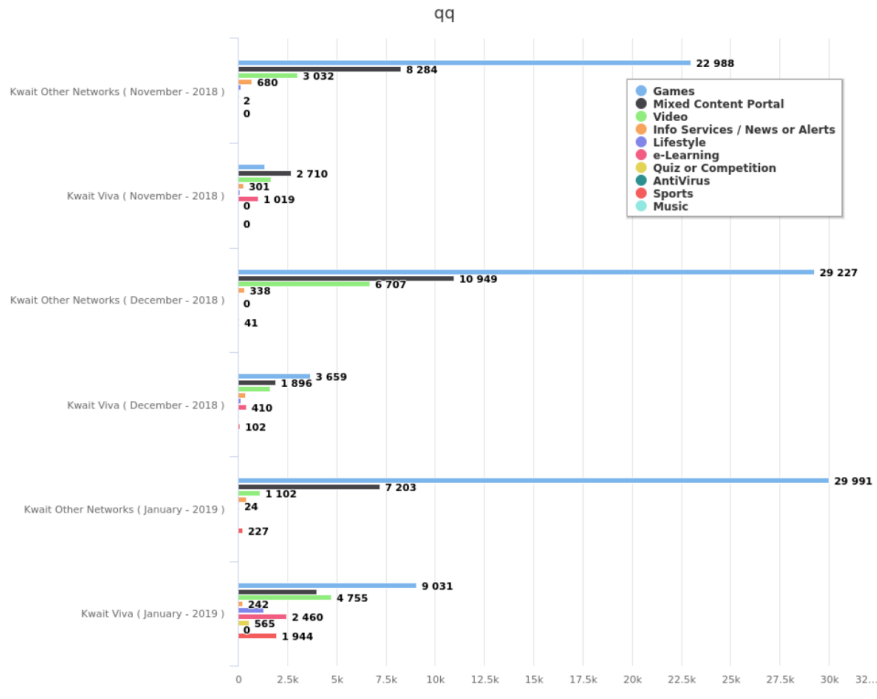

Kuwait: Upstream

Kuwait: Upstream

PRS VS NON PRS

PRS By Brand Graph

Kuwait: Upstream

Ad Networks discovered on VS Share of PRS

PRS Market Share of MCP Clients