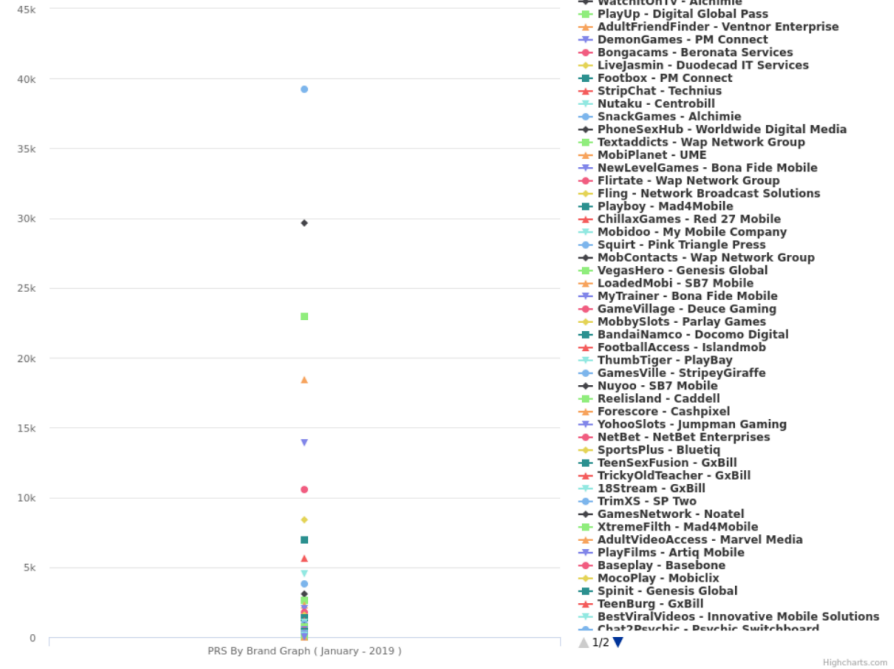

Kuwait: Upstream

Kuwait: Upstream

PRS VS NON PRS

PRS By Brand Graph

Kuwait: Upstream

Ad Networks discovered on VS Share of PRS

PRS Market Share of MCP Clients