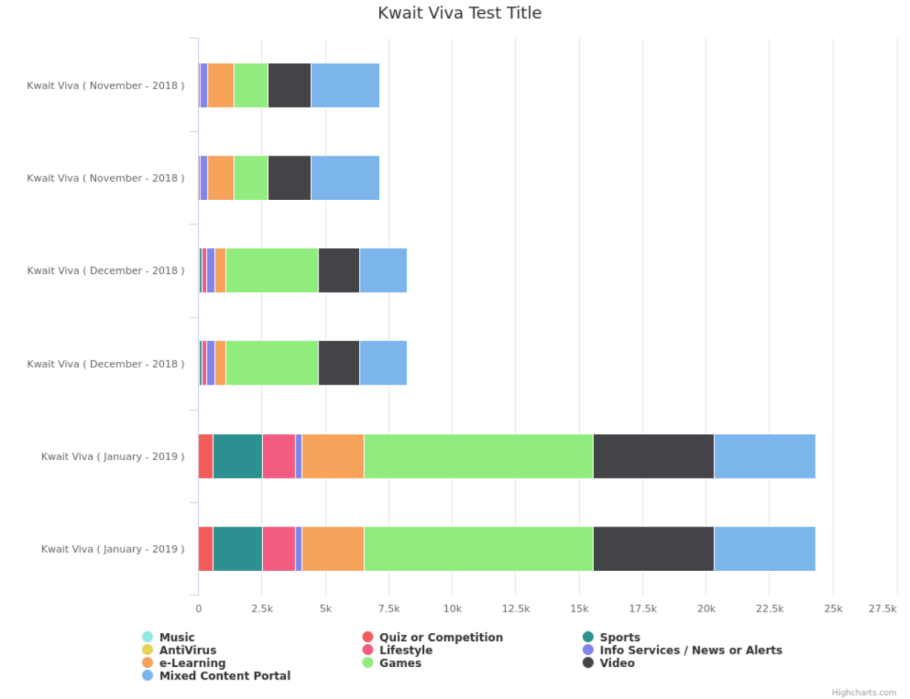

Kuwait: Upstream

Kuwait: Upstream

PRS VS NON PRS

PRS By Brand Graph

Kuwait: Upstream

Ad Networks discovered on VS Share of PRS

PRS Market Share of MCP Clients